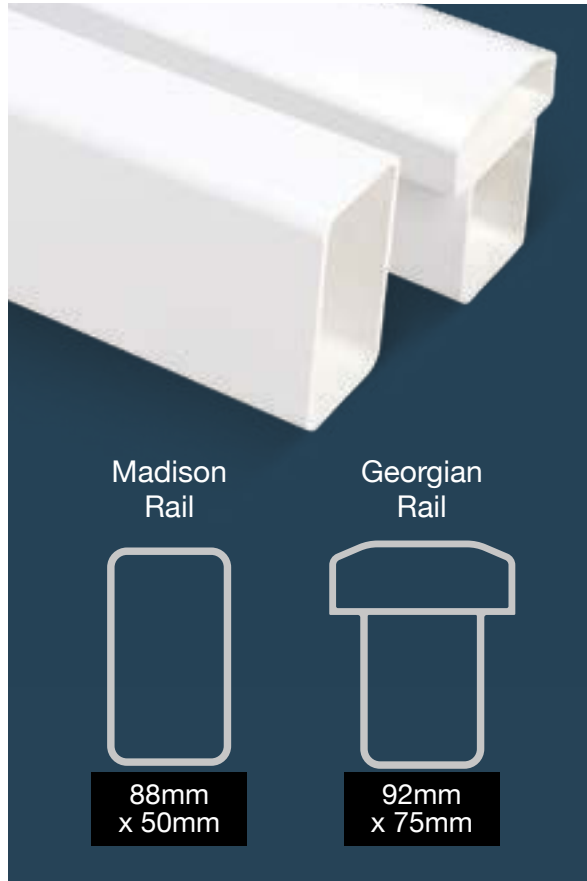

Handrails

Balustrade and profiles are manufactured using high grade PVCu that offers a class 1 fire rating. As with all our PVCu products, the problems associated with traditional wooden alternatives are removed, leaving the customer with a virtually maintenance free product that is both durable and aesthetically pleasing.

- White
- Painswick Grey
- Beige
- Cream
- Golden Oak
- Rustic Oak
- Dark Green
- Grey

Handrail Reinforcement

Hallmark handrails are available with a galvanised steel reinforcement option which allows for increased rail spans, improved strength and reduces the possibility of deformation.

Picket Options

The range incorporates a variety of handrail and picket style options to suit every customer's design ideas.